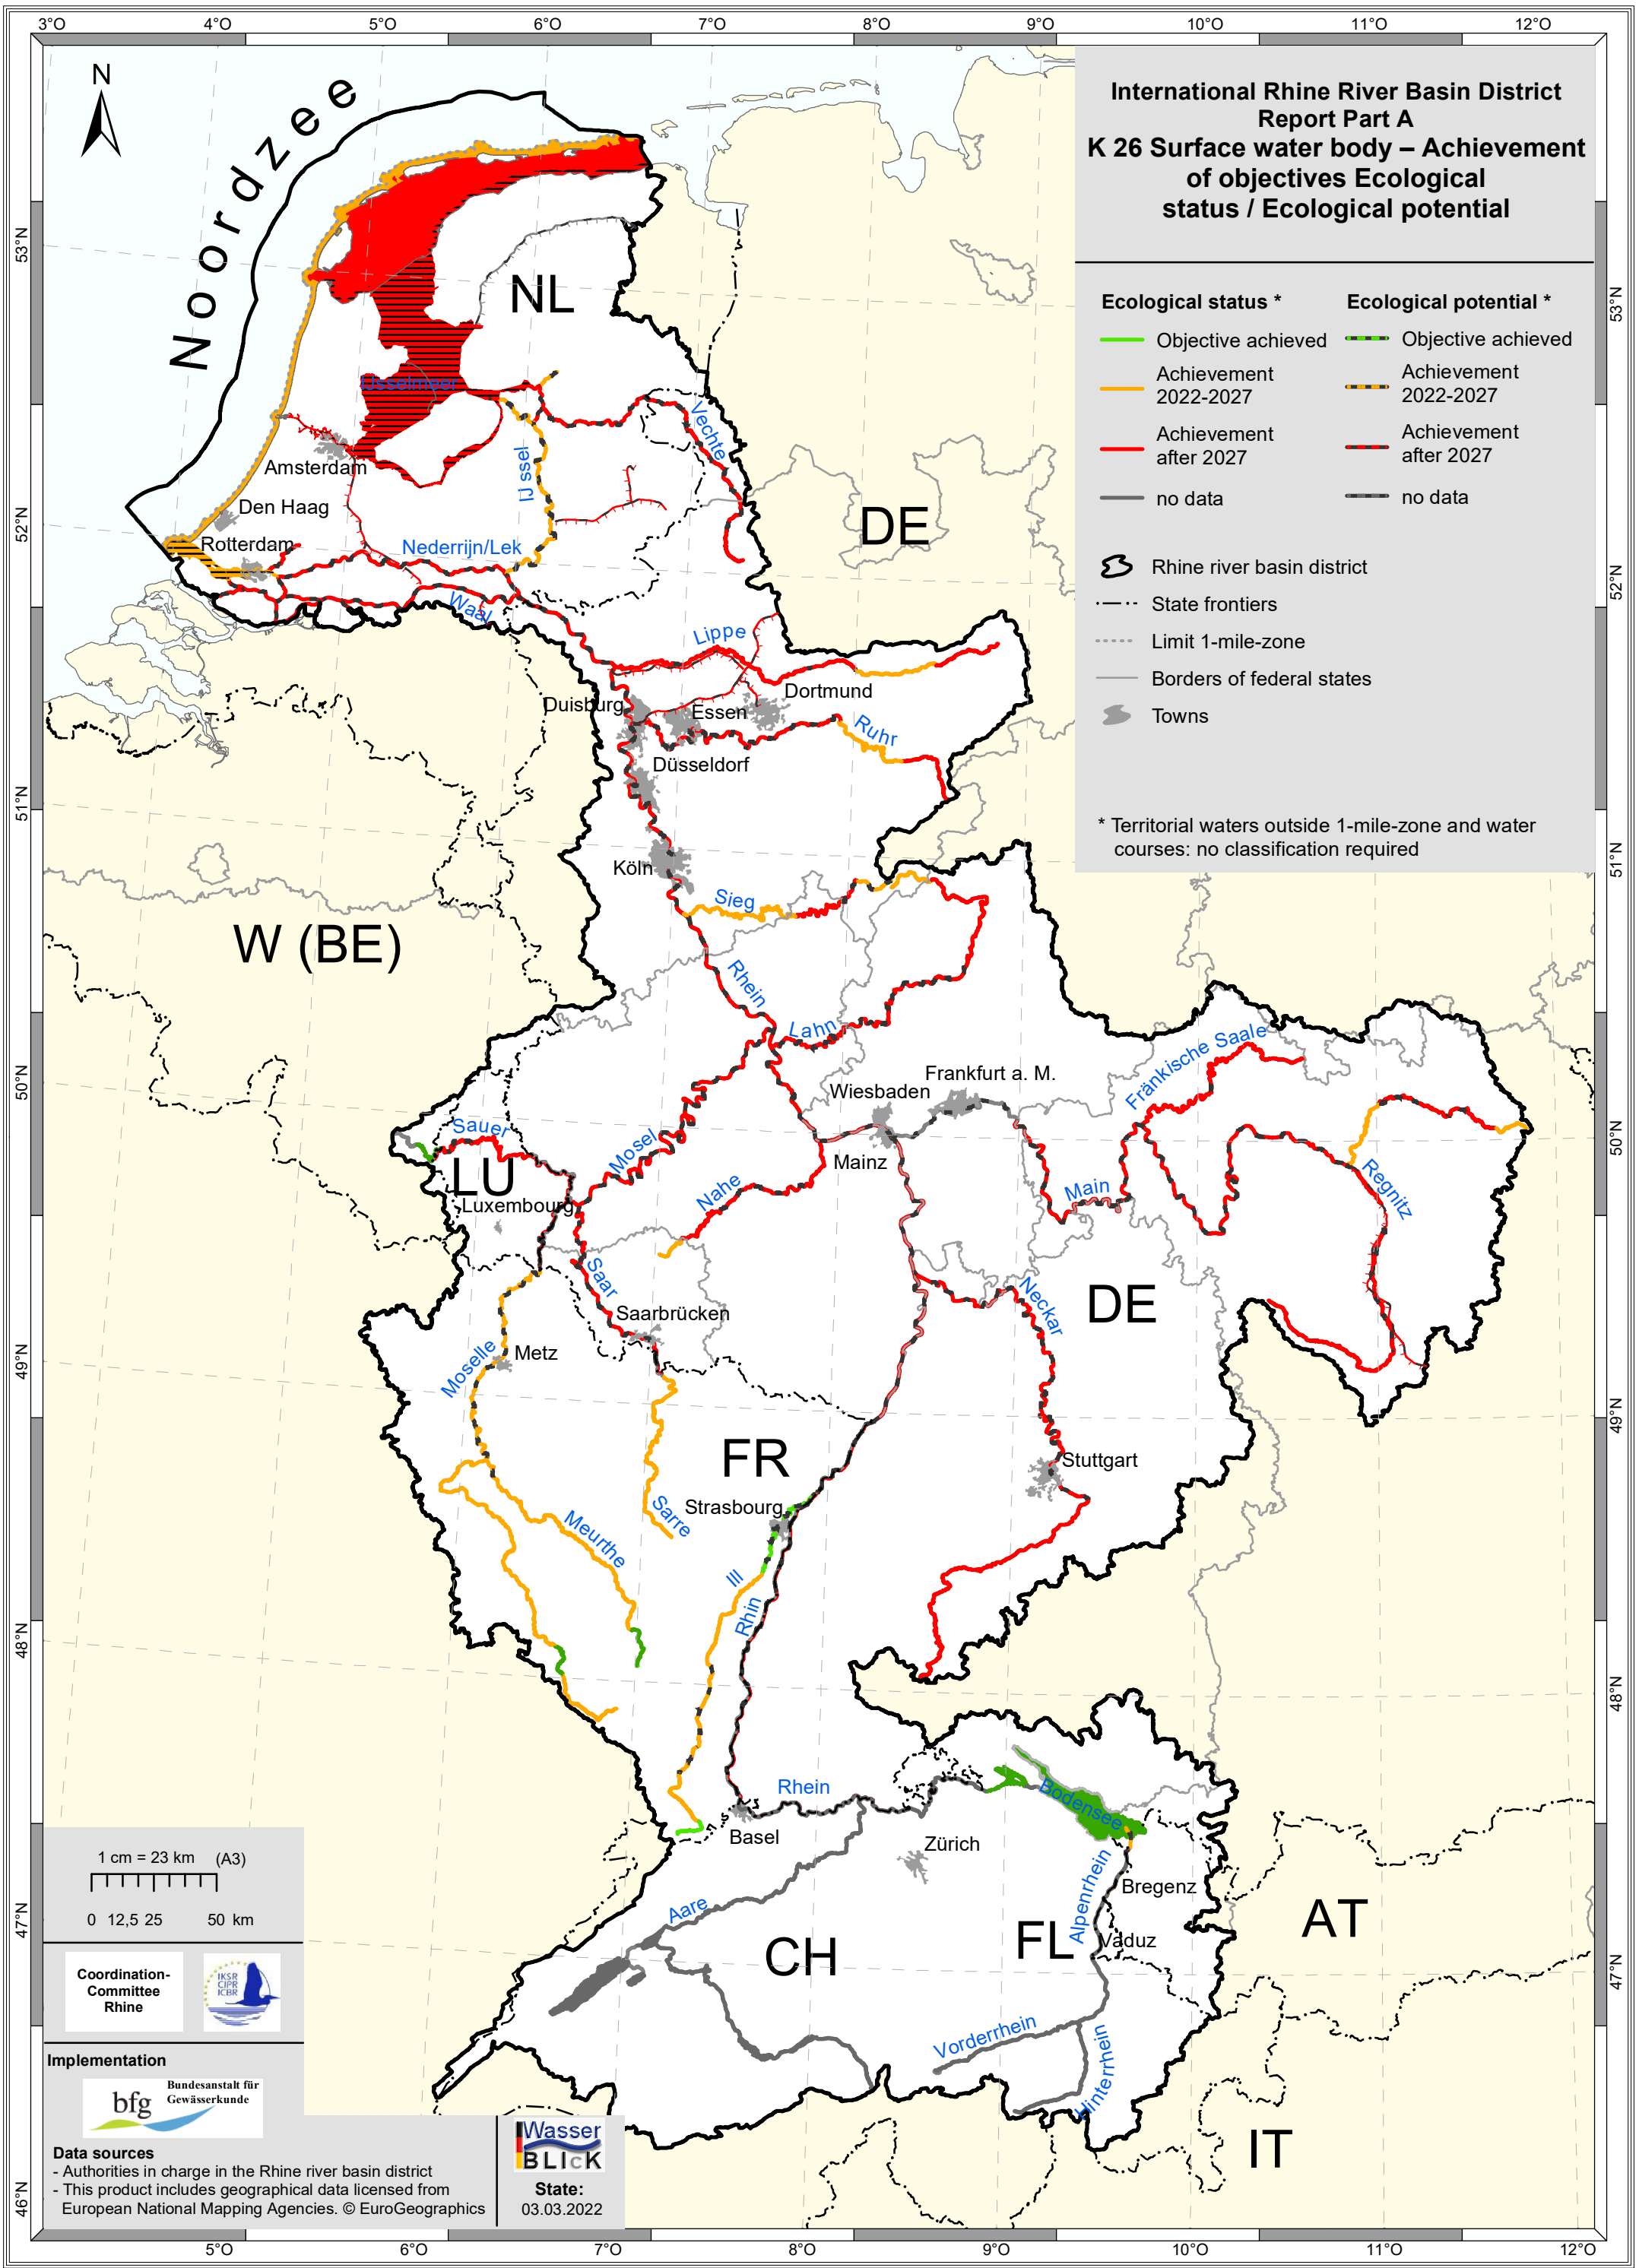

**International Rhine River Basin District
Report Part A
K 26 Surface water body – Achievement
of objectives Ecological
status / Ecological potential**

Ecological status *	Ecological potential *
Objective achieved	Objective achieved
Achievement 2022-2027	Achievement 2022-2027
Achievement after 2027	Achievement after 2027
no data	no data

- Rhine river basin district
- State frontiers
- Limit 1-mile-zone
- Borders of federal states
- Towns

* Territorial waters outside 1-mile-zone and water courses: no classification required

1 cm = 23 km (A3)
0 12,5 25 50 km

Data sources
- Authorities in charge in the Rhine river basin district
- This product includes geographical data licensed from European National Mapping Agencies. © EuroGeographics

WasserBLICK
State:
03.03.2022