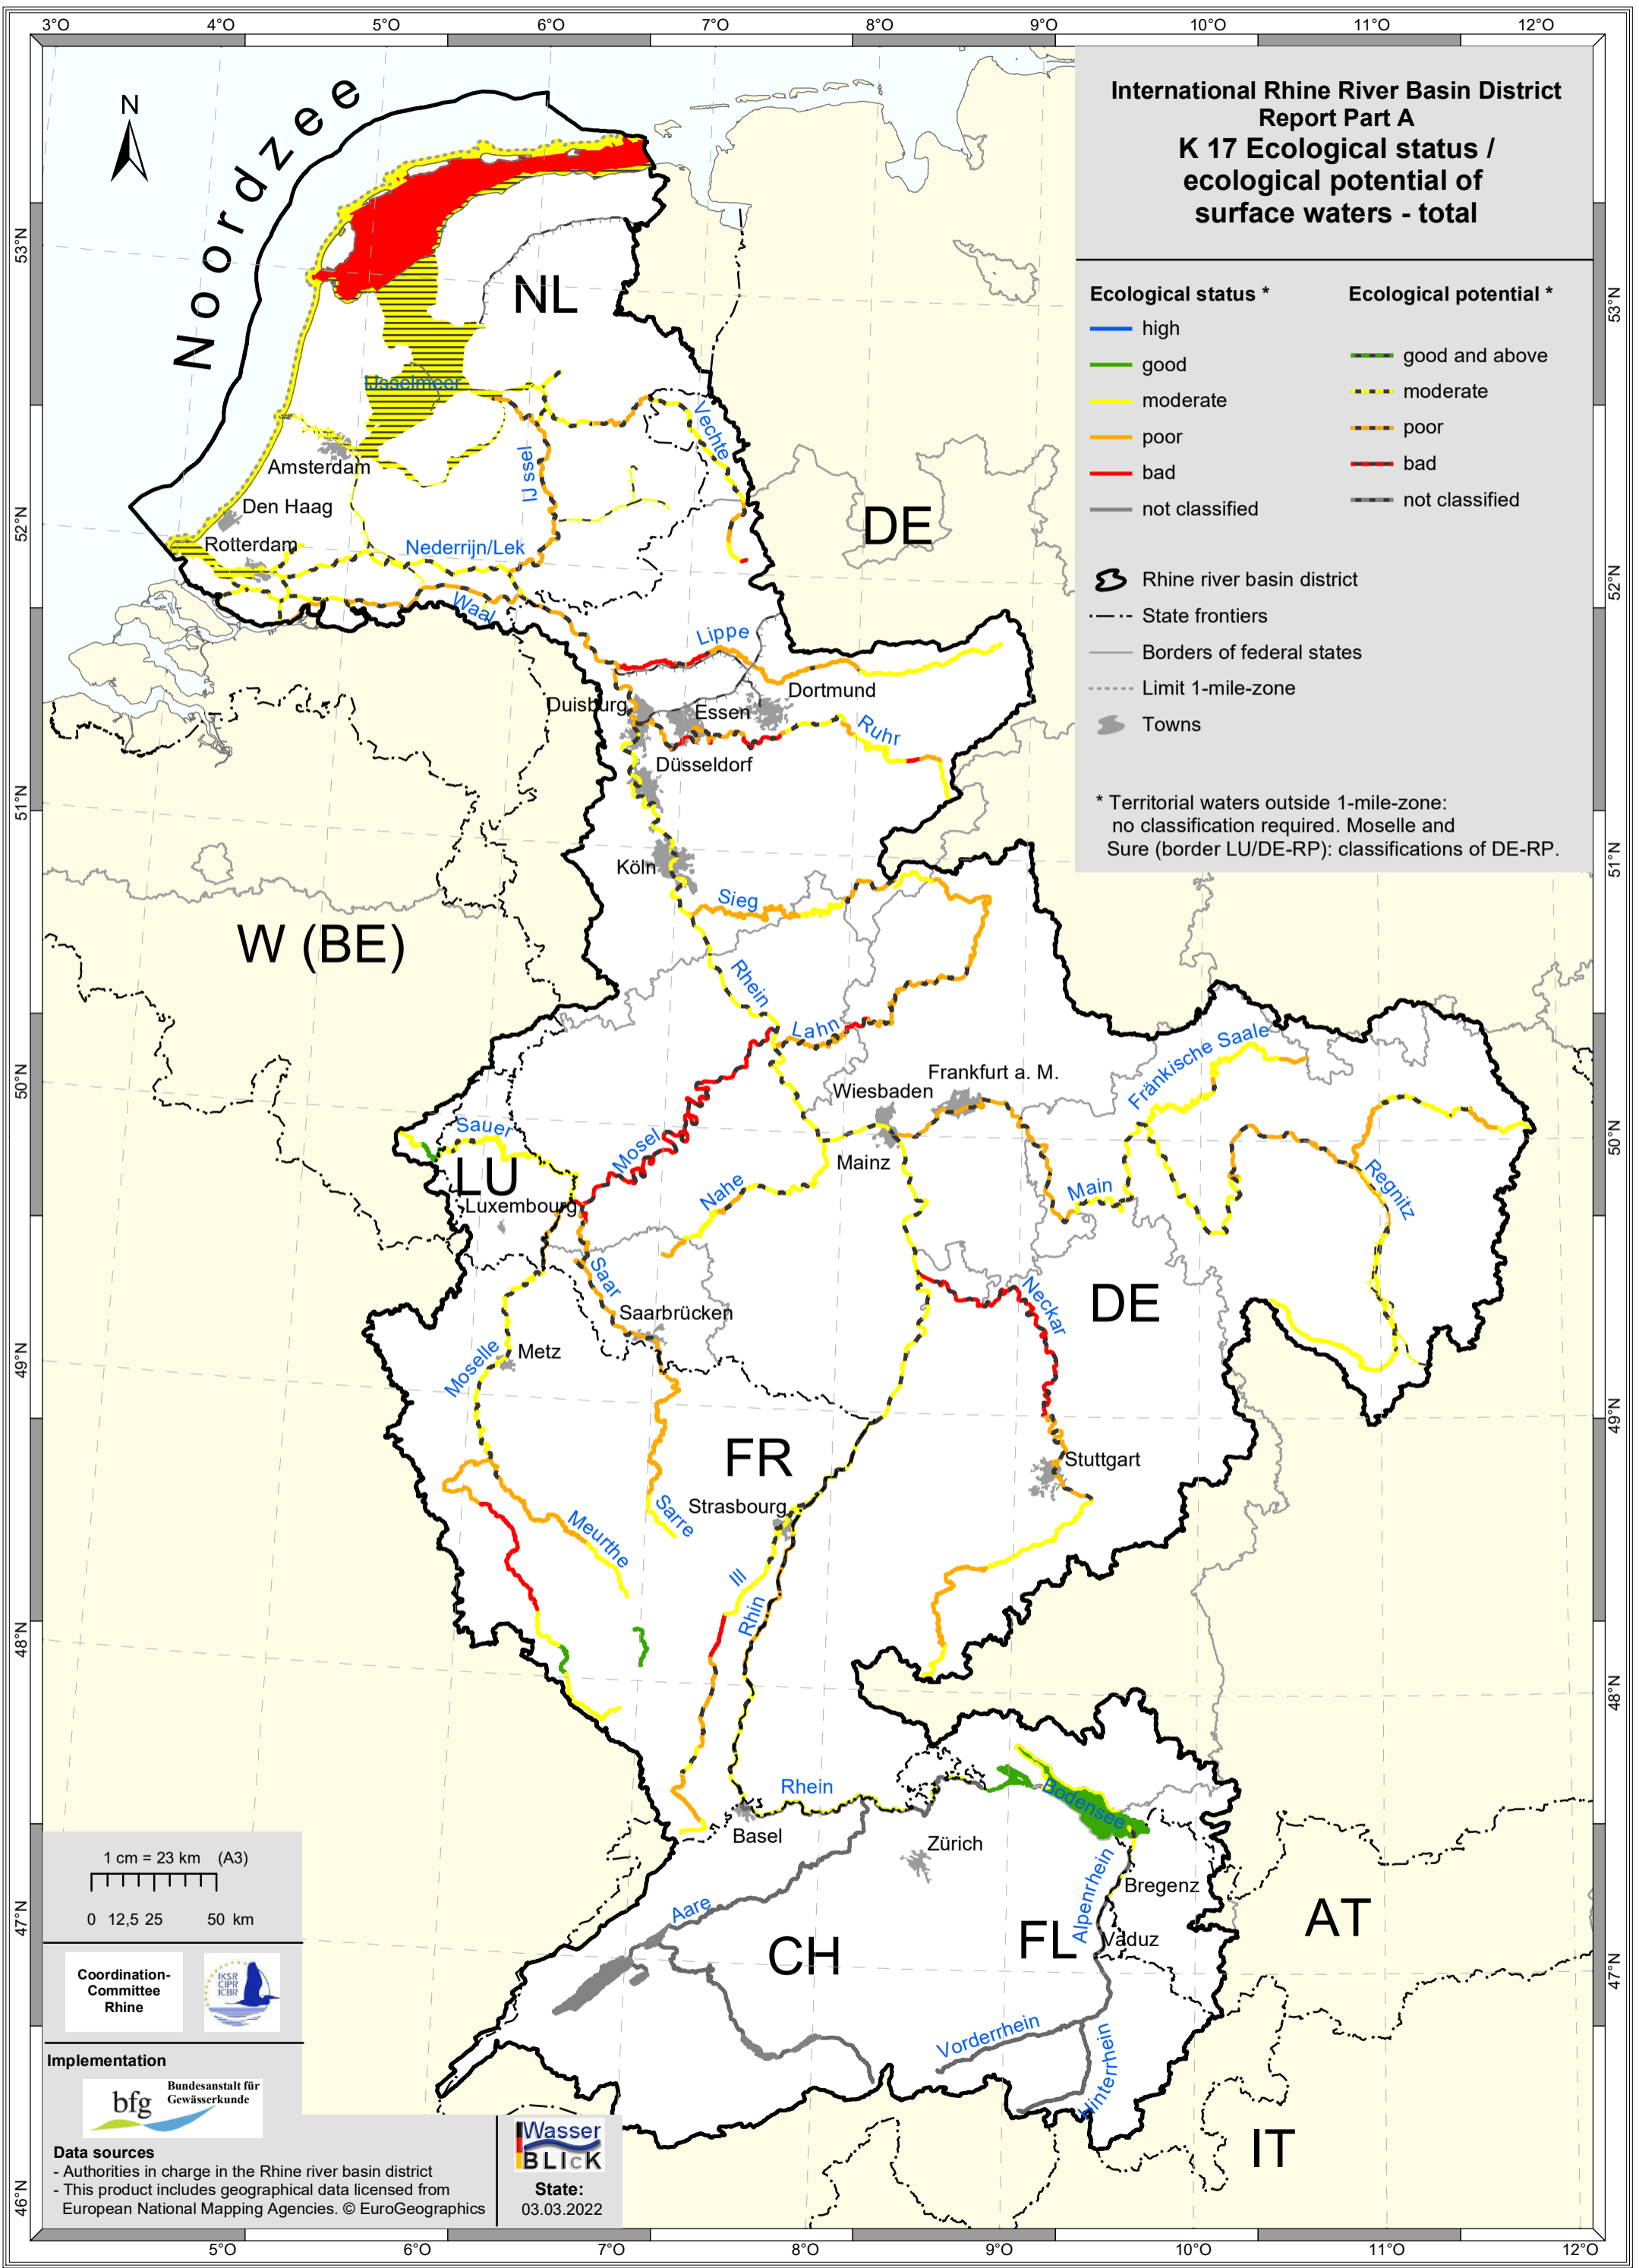

**International Rhine River Basin District  
Report Part A  
K 17 Ecological status /  
ecological potential of  
surface waters - total**

Ecological status *	Ecological potential *
high	good and above
good	moderate
moderate	poor
poor	bad
bad	not classified
not classified	

- Rhine river basin district
- State frontiers
- Borders of federal states
- Limit 1-mile-zone
- Towns

\* Territorial waters outside 1-mile-zone:  
no classification required. Moselle and  
Sure (border LU/DE-RP): classifications of DE-RP.

1 cm = 23 km (A3)  
0 12,5 25 50 km

Coordination-  
Committee  
Rhine

Implementation

Data sources

- Authorities in charge in the Rhine river basin district  
- This product includes geographical data licensed from  
European National Mapping Agencies. © EuroGeographics