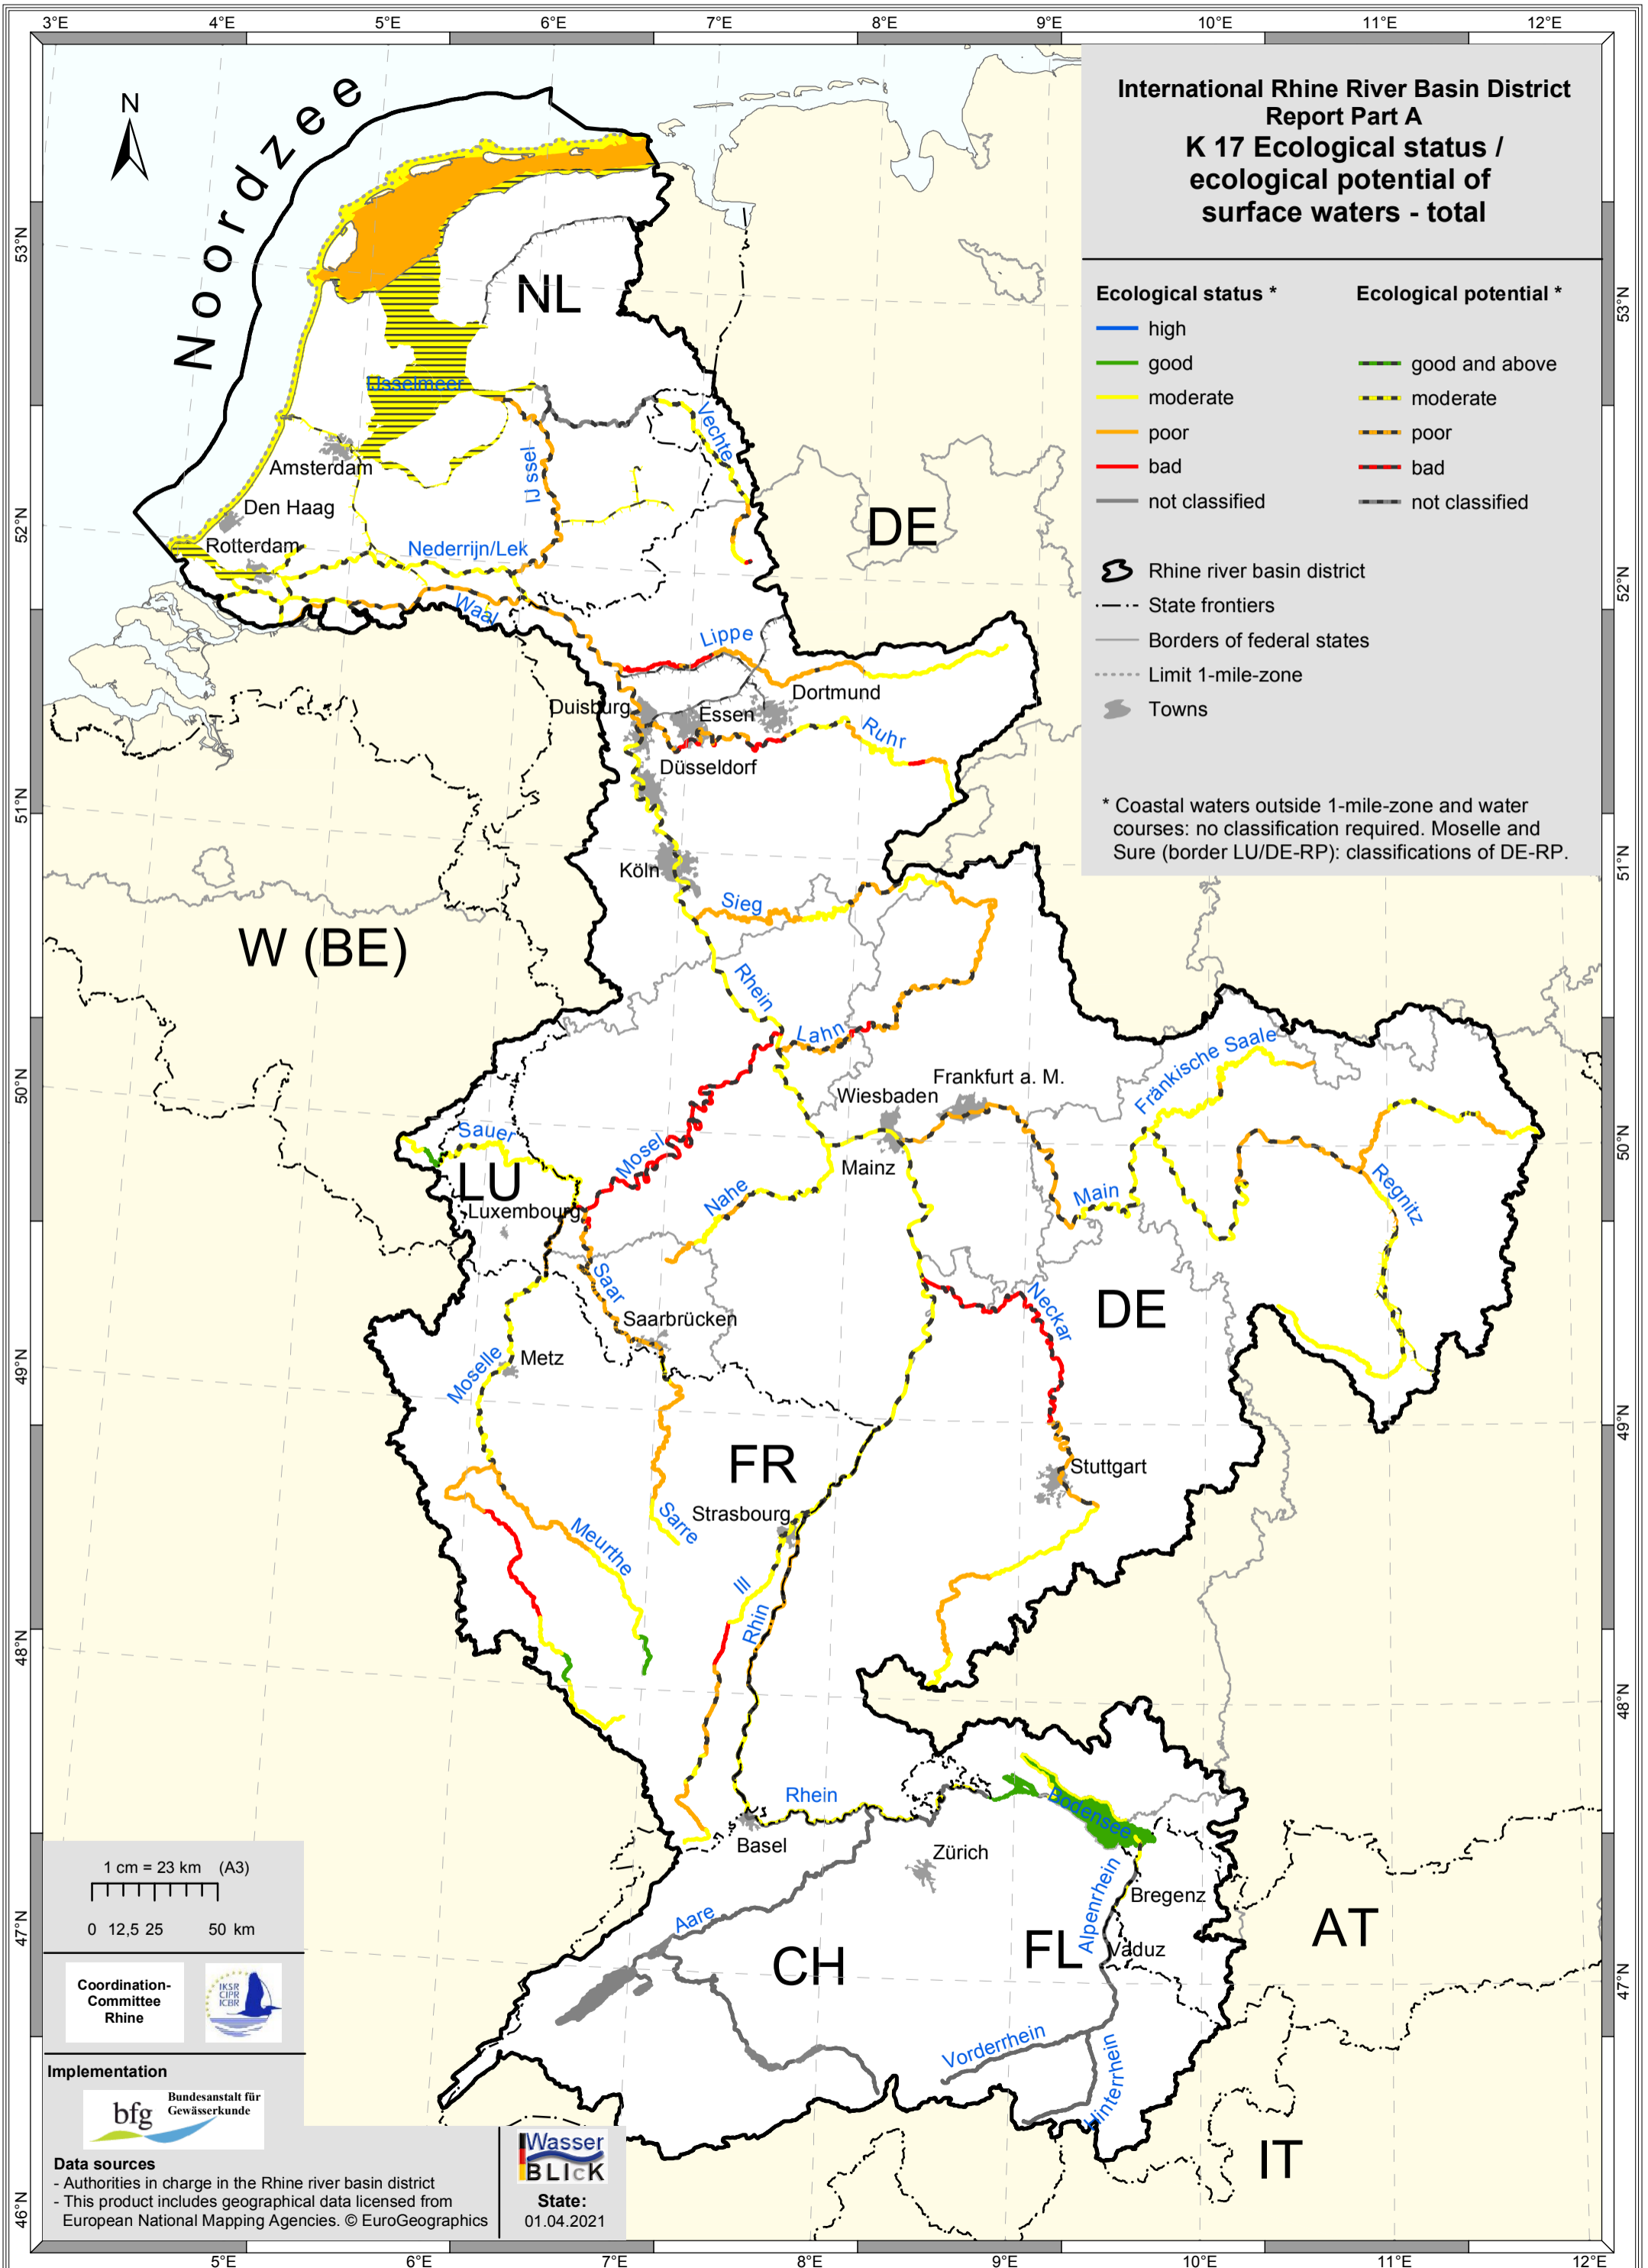

**International Rhine River Basin District
Report Part A
K 17 Ecological status /
ecological potential of
surface waters - total**

Ecological status *	Ecological potential *
high	good and above
good	moderate
moderate	poor
poor	bad
bad	not classified
not classified	

- Rhine river basin district
- State frontiers
- Borders of federal states
- Limit 1-mile-zone
- Towns

* Coastal waters outside 1-mile-zone and water courses: no classification required. Moselle and Sure (border LU/DE-RP): classifications of DE-RP.

1 cm = 23 km (A3)
0 12,5 25 50 km

Coordination-Committee Rhine

Implementation

Data sources

- Authorities in charge in the Rhine river basin district
- This product includes geographical data licensed from European National Mapping Agencies. © EuroGeographics