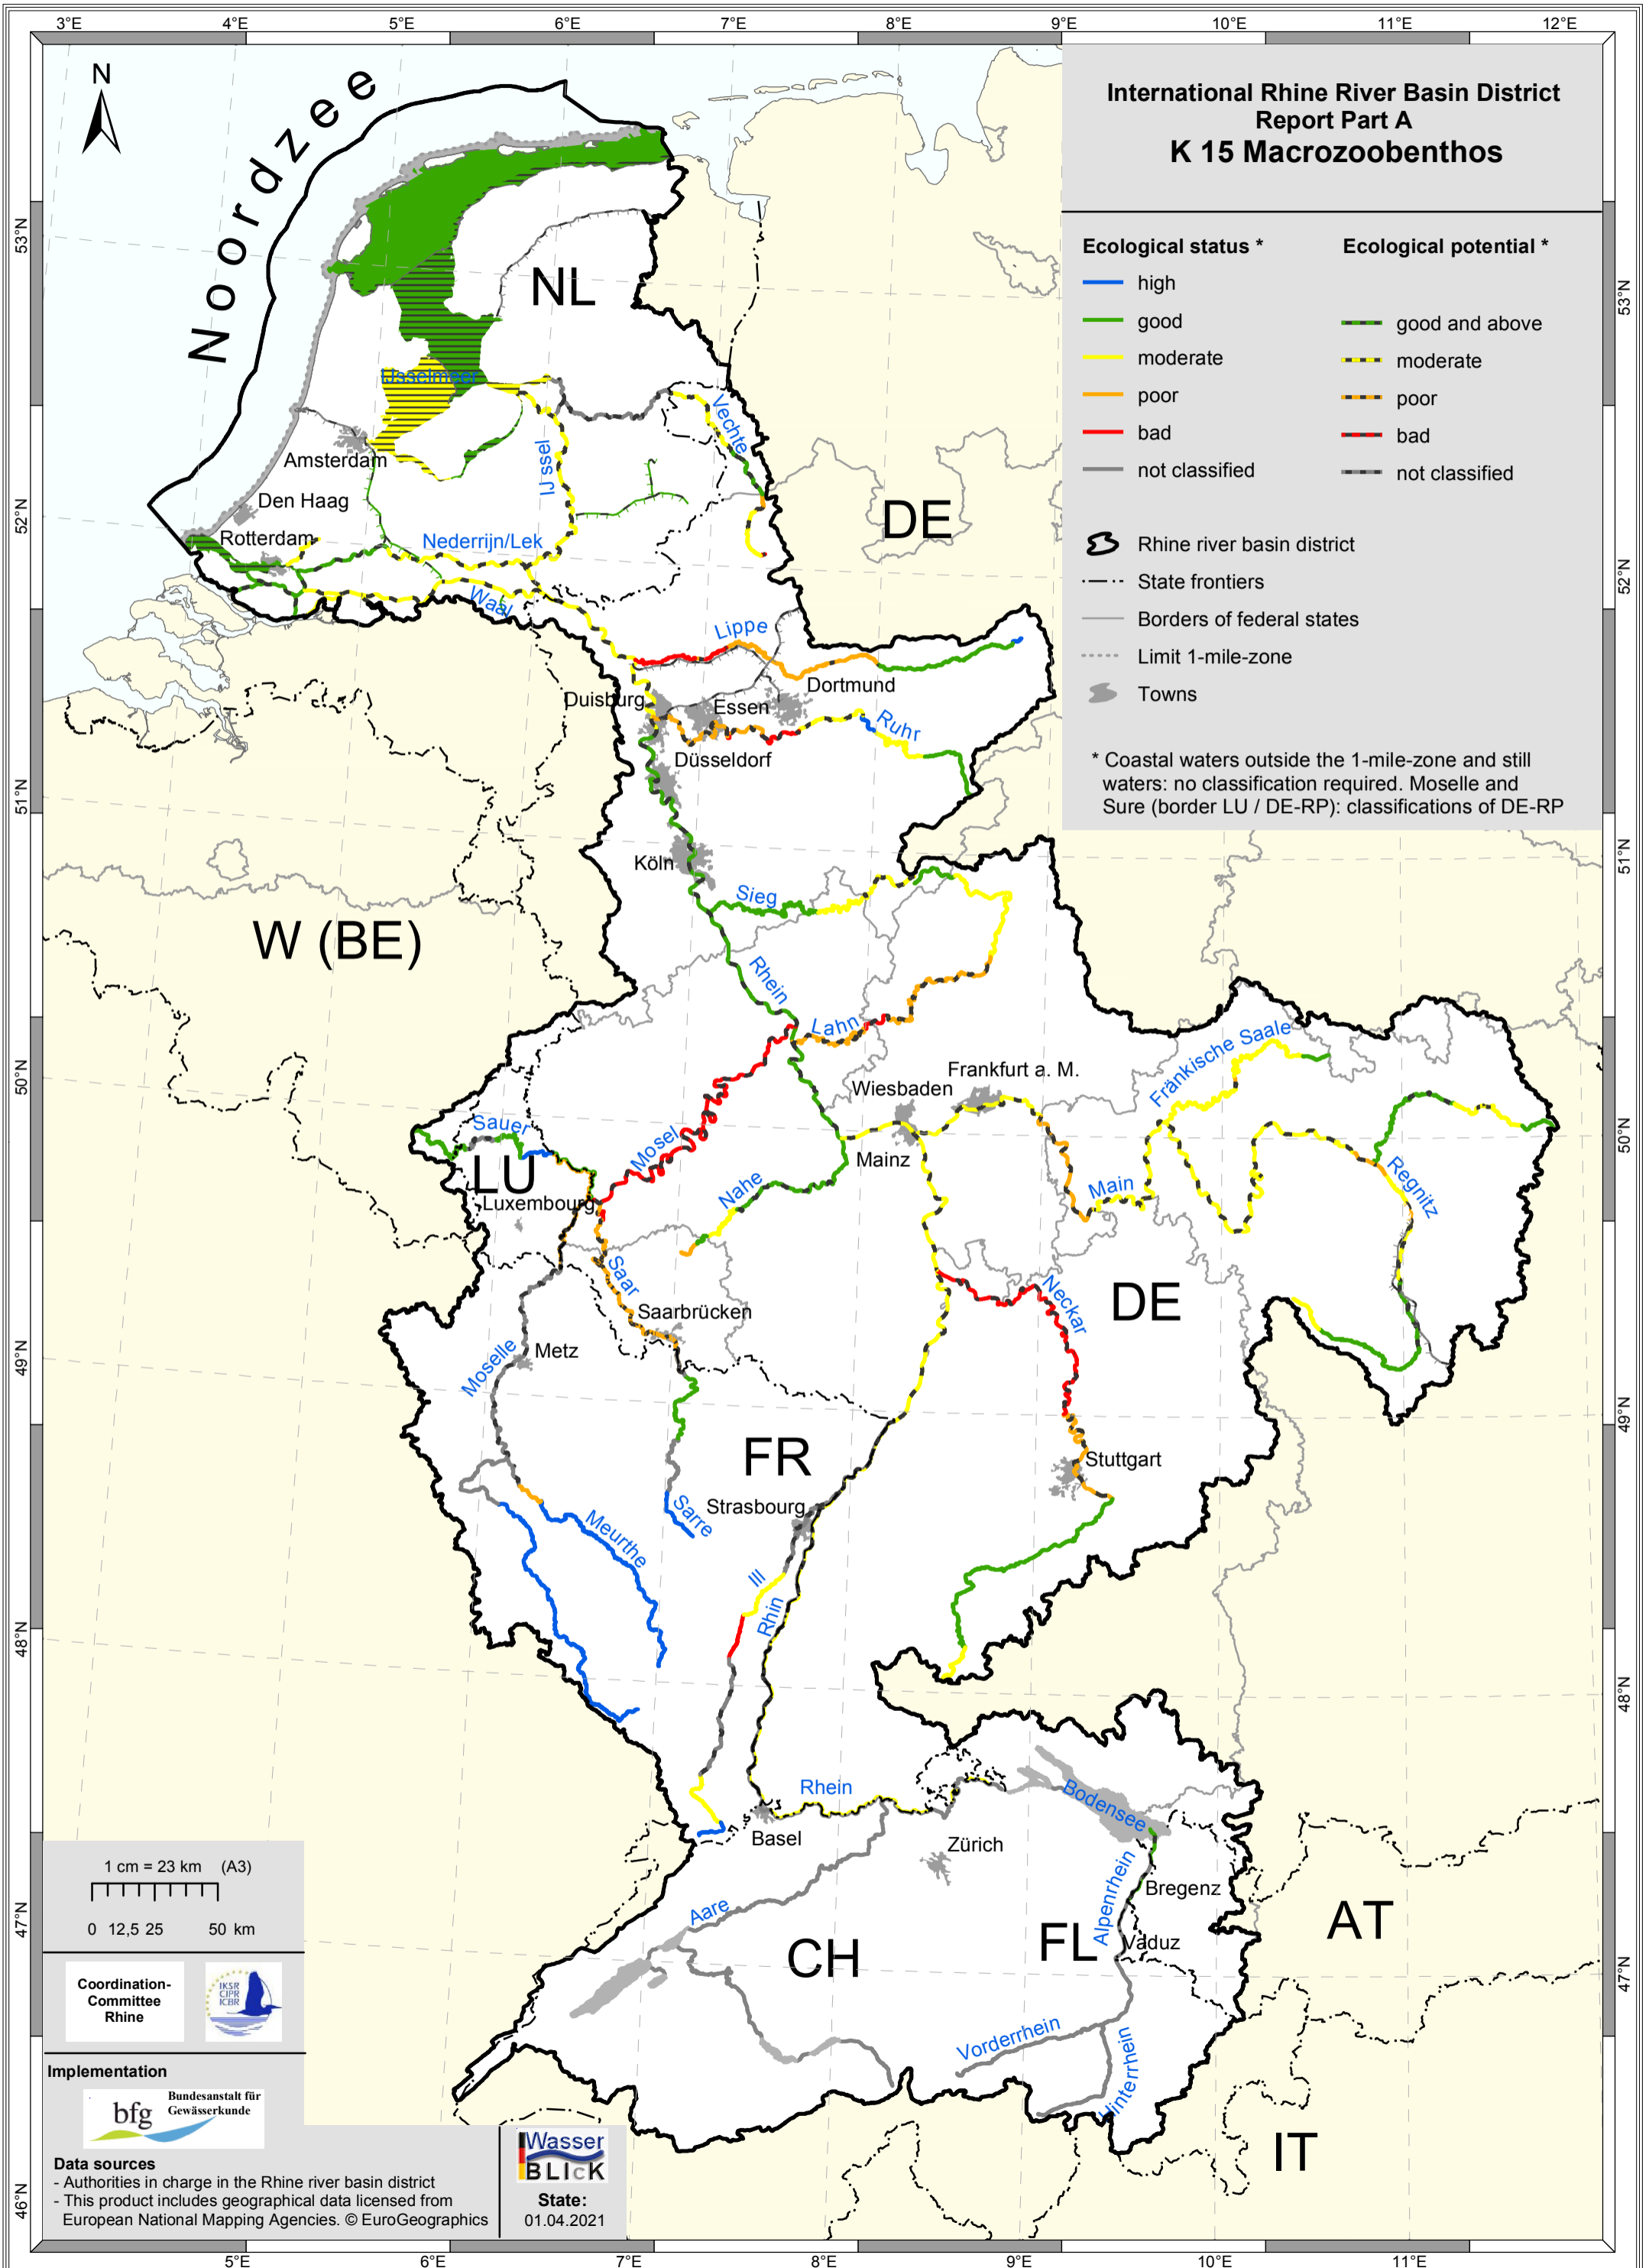

International Rhine River Basin District Report Part A K 15 Macrozoobenthos

Ecological status *	Ecological potential *
high	good and above
good	moderate
moderate	poor
poor	bad
bad	not classified
not classified	

- Rhine river basin district
- State frontiers
- Borders of federal states
- Limit 1-mile-zone
- Towns

* Coastal waters outside the 1-mile-zone and still waters: no classification required. Moselle and Sure (border LU / DE-RP): classifications of DE-RP

1 cm = 23 km (A3)
0 12,5 25 50 km

Data sources
- Authorities in charge in the Rhine river basin district
- This product includes geographical data licensed from European National Mapping Agencies. © EuroGeographics